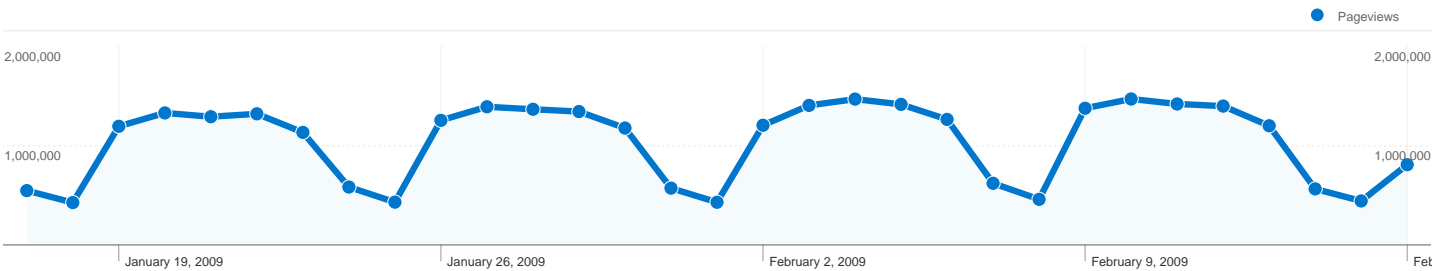

# Pageviews for all visitors

Jan 17, 2009 - Feb 16, 2009

Comparing to: Site

**32,349,787** Pageviews

Saturday, January 17, 2009	1.69% (547,701)
Sunday, January 18, 2009	1.32% (426,976)
Monday, January 19, 2009	3.70% (1,196,454)
Tuesday, January 20, 2009	4.11% (1,331,120)
Wednesday, January 21, 2009	4.00% (1,292,797)
Thursday, January 22, 2009	4.09% (1,322,052)
Friday, January 23, 2009	3.51% (1,134,982)
Saturday, January 24, 2009	1.80% (583,773)
Sunday, January 25, 2009	1.33% (431,413)
Monday, January 26, 2009	3.88% (1,256,343)
Tuesday, January 27, 2009	4.31% (1,393,137)
Wednesday, January 28, 2009	4.23% (1,367,928)
Thursday, January 29, 2009	4.16% (1,344,810)
Friday, January 30, 2009	3.64% (1,178,360)
Saturday, January 31, 2009	1.77% (572,667)
Sunday, February 1, 2009	1.33% (430,151)
Monday, February 2, 2009	3.73% (1,206,803)
Tuesday, February 3, 2009	4.35% (1,406,873)
Wednesday, February 4, 2009	4.55% (1,470,435)
Thursday, February 5, 2009	4.38% (1,417,269)
Friday, February 6, 2009	3.91% (1,265,817)
Saturday, February 7, 2009	1.92% (621,571)
Sunday, February 8, 2009	1.42% (459,810)
Monday, February 9, 2009	4.26% (1,378,480)
Tuesday, February 10, 2009	4.55% (1,471,651)
Wednesday, February 11, 2009	4.39% (1,421,385)

Thursday, February 12, 2009		4.33% (1,399,945)
Friday, February 13, 2009		3.71% (1,201,626)
Saturday, February 14, 2009		1.75% (564,961)
Sunday, February 15, 2009		1.37% (443,168)
Monday, February 16, 2009		2.50% (809,329)